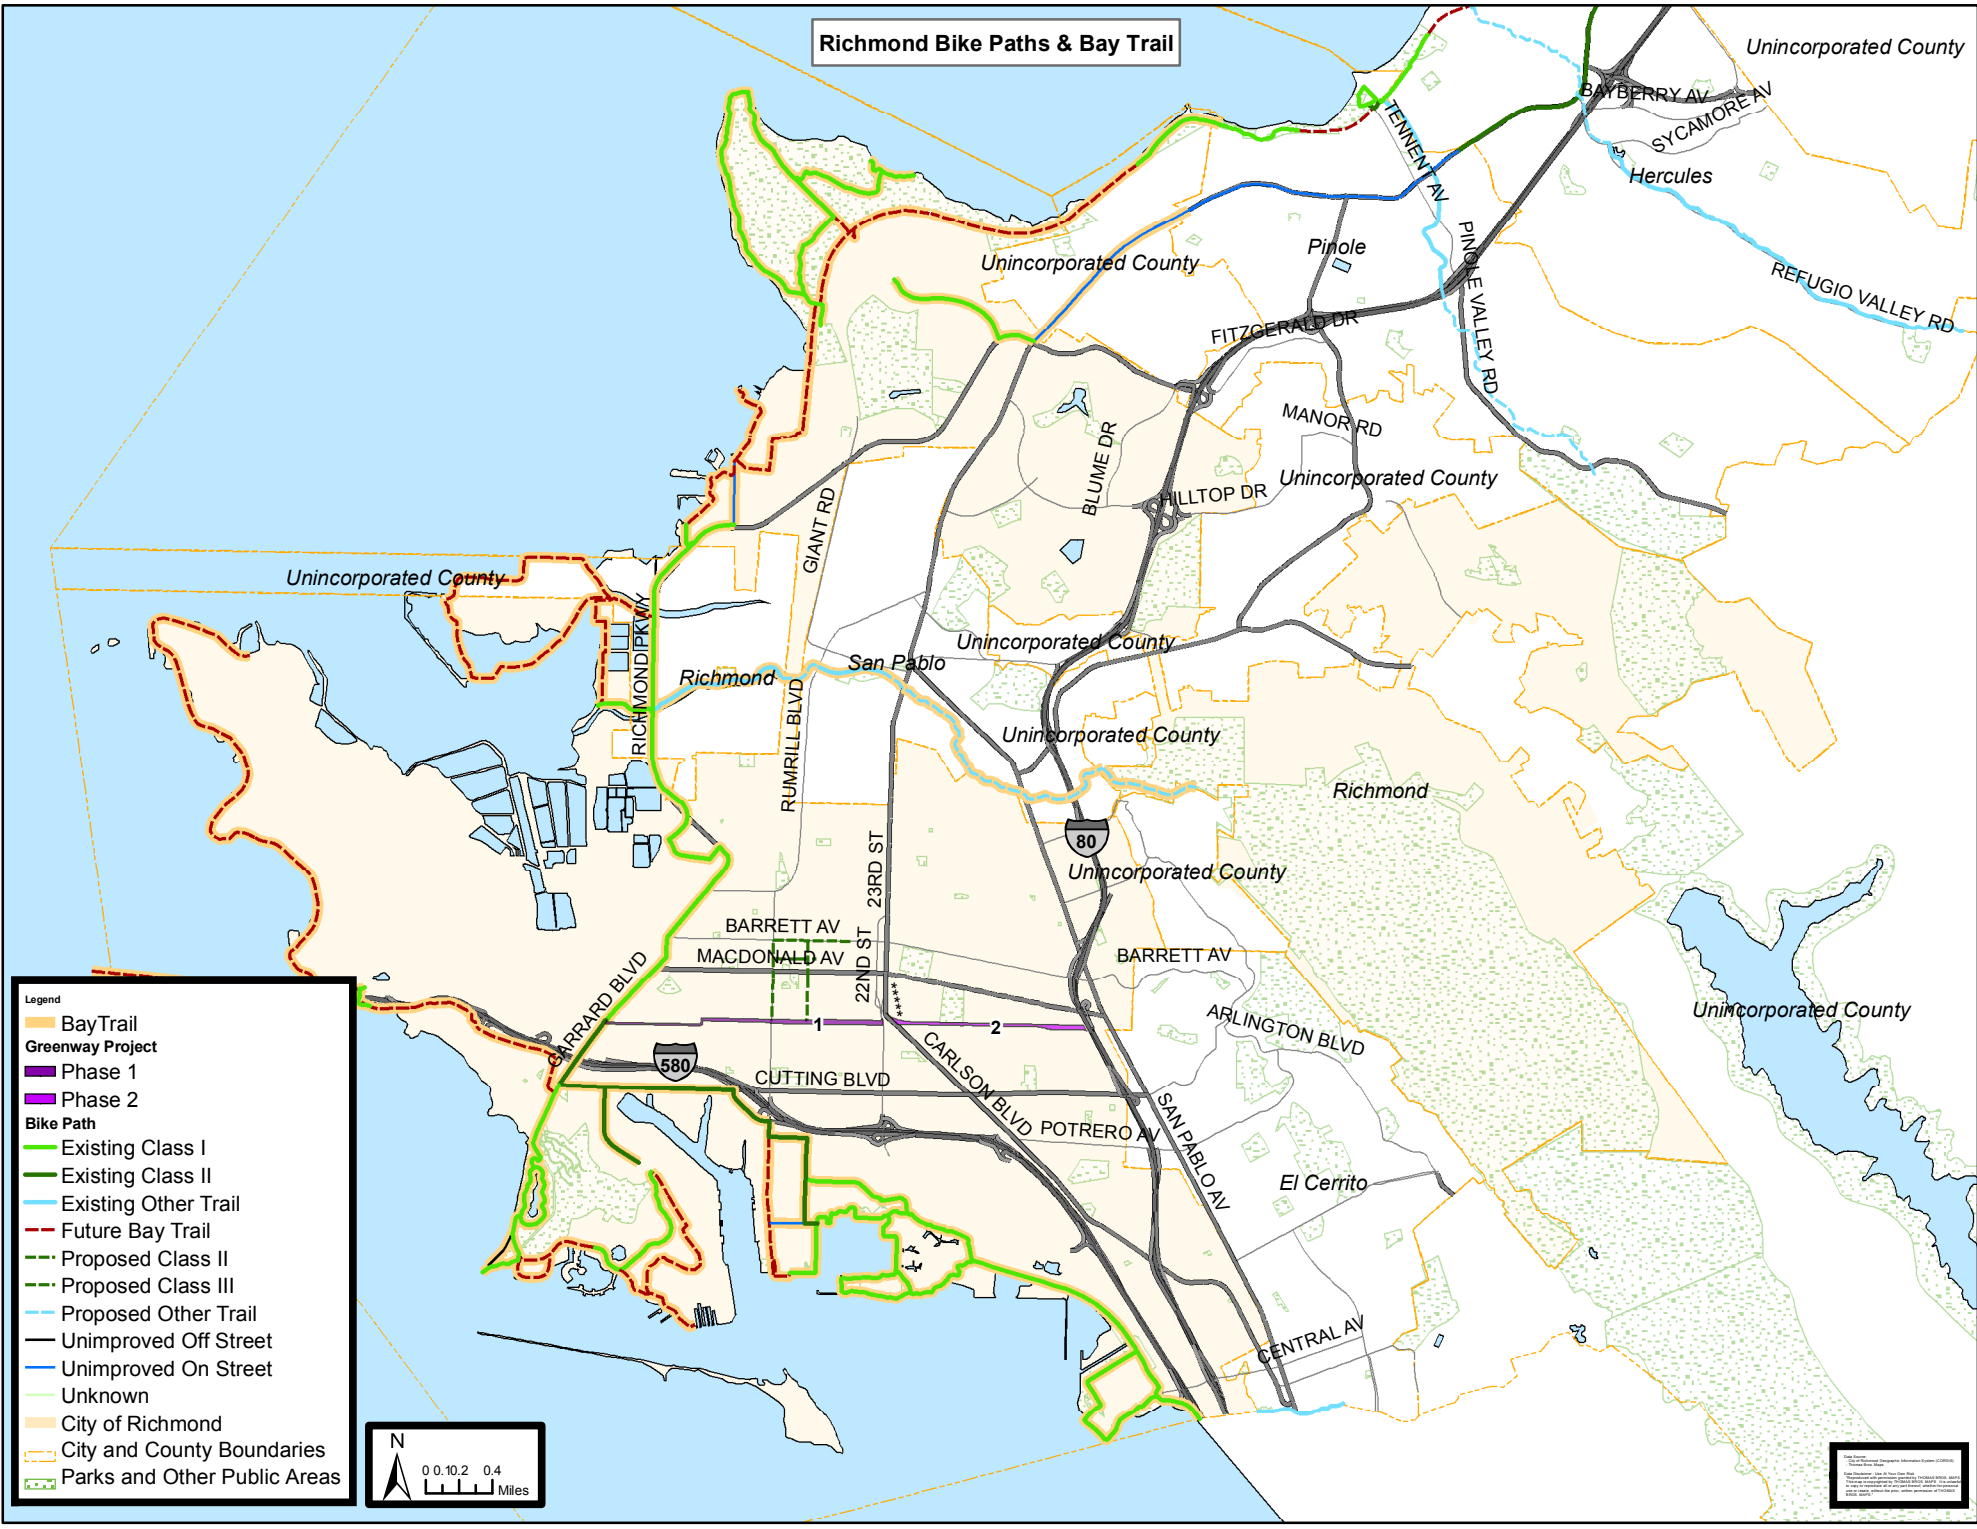

Richmond Bike Paths & Bay Trail

1. **Legend**
2. BayTrail
   - Greenway Project
   - Phase 1
   - Phase 2
   - Bike Path
   - Existing Class I
   - Existing Class II
   - Existing Other Trail
   - Future Bay Trail
   - Proposed Class II
   - Proposed Class III
   - Proposed Other Trail
   - Unimproved Off Street
   - Unimproved On Street
   - Unknown
   - City of Richmond
   - City and County Boundaries
   - Parks and Other Public Areas