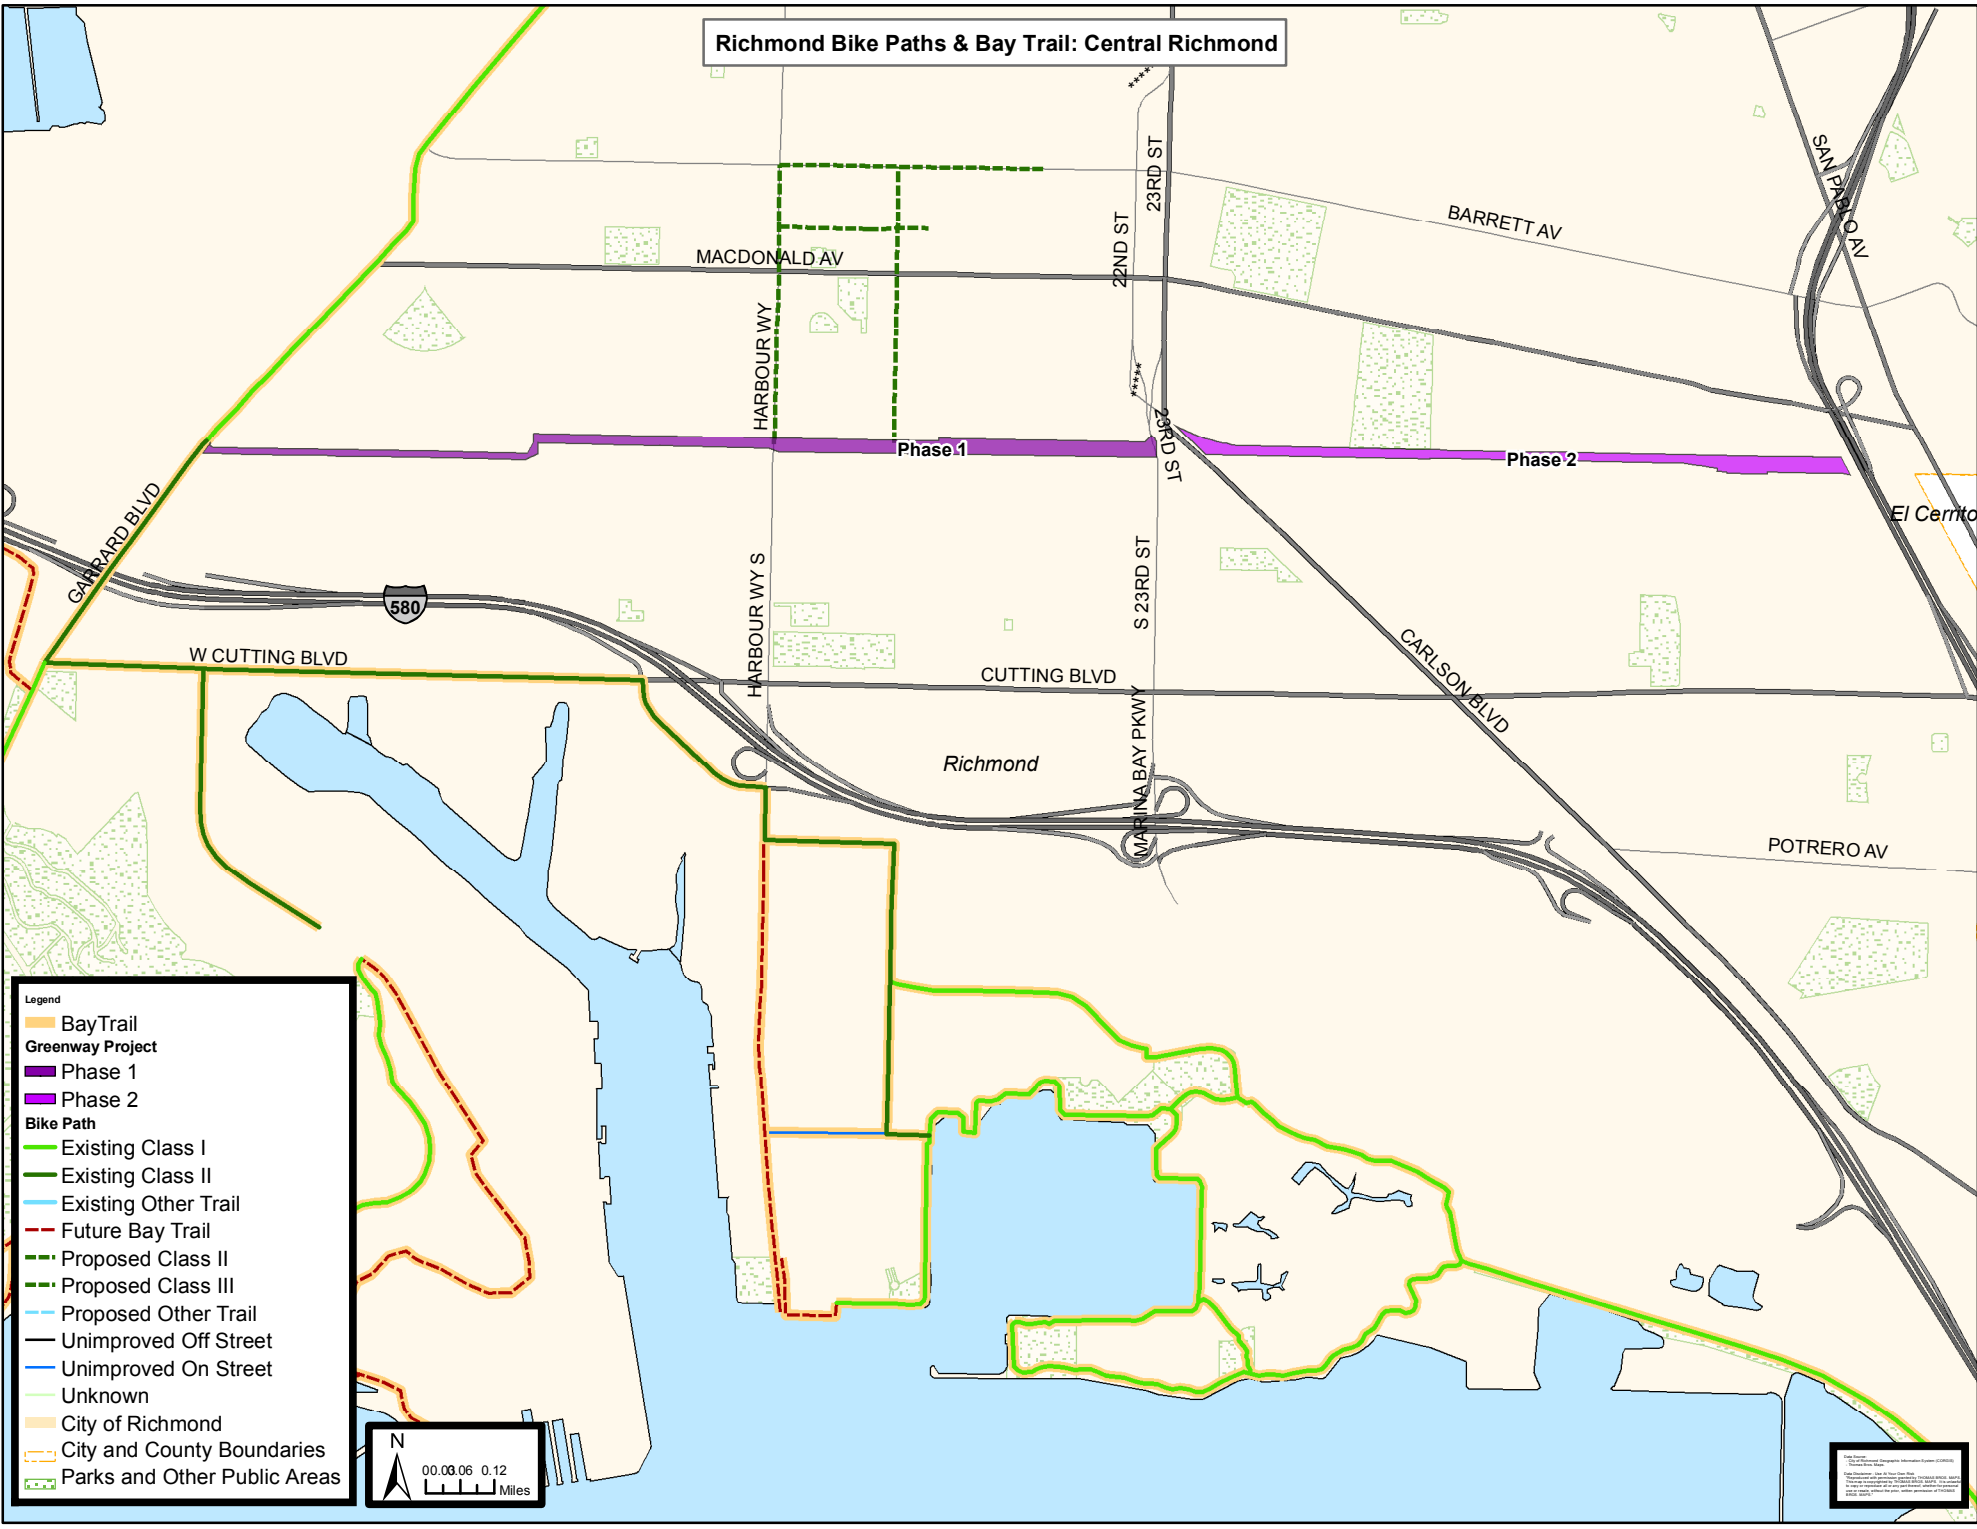

Richmond Bike Paths & Bay Trail: Central Richmond

1. **Legend**
2. Bay Trail
   - **Greenway Project**
   - Phase 1
   - Phase 2
   - **Bike Path**
   - Existing Class I
   - Existing Class II
   - Existing Other Trail
   - - - Future Bay Trail
   - - - Proposed Class II
   - - - Proposed Class III
   - - - Proposed Other Trail
   - Unimproved Off Street
   - Unimproved On Street
   - Unknown
   - City of Richmond
   - City and County Boundaries
   - Parks and Other Public Areas